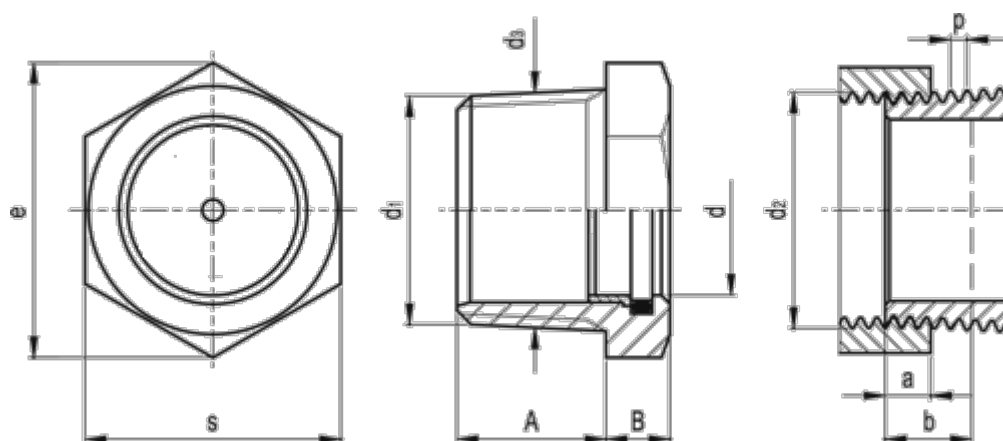

Data Sheet

Article number: 20679528

Description: E+G
Oil level indicator GN 743.8-24-R1-B

Measures

$A = 21$	$e = 40.5$
$a = 10.4$	$p = 2.309$
$b = 16.8$	$s = 35.0$
$B = 9$	
$d = 24$	
$d_1 = R 1$	
$d_2 = Rp 1$	
$d_3 = 33.2$	